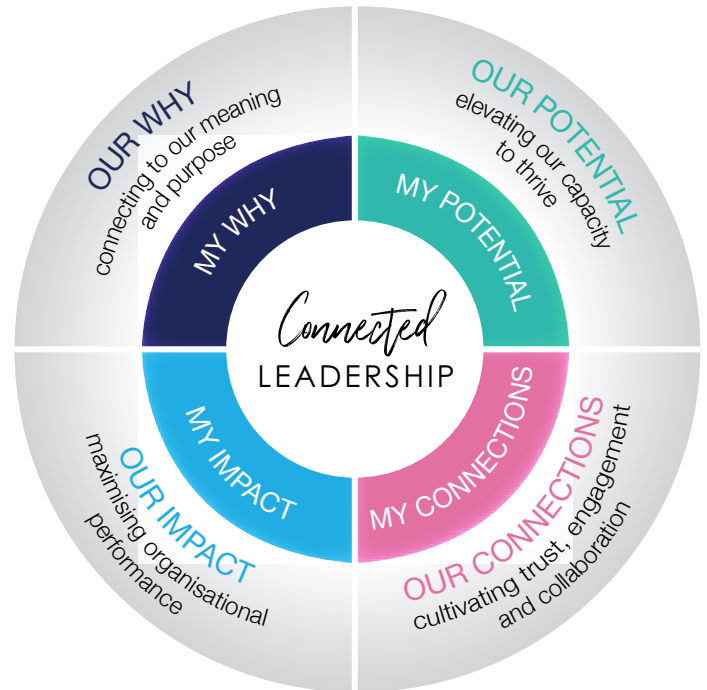

CONNECTING US KEYNOTE

CONNECTION IS ONE OF OUR DEEPEST HUMAN NEEDS

When it exists, when people are truly connected, it improves performance, engagement, wellbeing and our capacity to collaborate and innovate.

Connection is dependent on the quality of our relationships, our conversations, and the depth of our trust. It is developed and deepened by our ability to empathise, to listen intently, and to engage.

In this session you will:

1. Experience the power of connection;
2. Practice how to harness the power of conversation to transform and co-create;
3. Identify ways to deepen trust and unlock your capacity for Real Connection.
4. Have fun!

Be prepared to walk away wanting to share great conversations, to collaborate and be energised about the possibilities Real Connection will bring to your teams' leadership and performance.

'For those who value real connection, engagement and a desire to walk away energised to exercise leadership in a more meaningful way.'